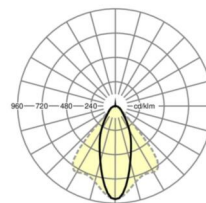

Electrical connection by means of a fixed, 5-pin, quick-fit plug connector and a free choice of phases. Integrated guide for fast contacting. They are exchangeable, permit modernisation and reliably prolong the service life of the overall system.

CHARACTERISTICS

Order number	19420006110
EAN number	4020863408085
Commodity code	94051190
Certification mark	IP 20, Protection class I, ENEC10 VDE, F, HACCP DIN10500/Food/IFS-application-related suitability/BRC, Indoor, CE
Impact resistance (IK rating)	IK03 (-20°C bis 25°C)
Ambient temperatur	ta -20°C to 25°C
Special properties	Ready for IoT
Warranty period	5 years

ELECTRICAL ENGINEERING

Controller	Electronic driver DALI2 (1 pcs.)
System output	70W
Mains voltage	230V/50Hz
Energy efficiency class/light source	E

LIGHTING TECHNOLOGY

Placement	LED, Colour rendering/Light colour CRI ≥ 80 / 3000K
Colour tolerance (MacAdam)	3SDCM
Photobiological safety (Luminaire)	RG1
Nominal luminous flux	9540lm
LED service life	50000h L80/B10 (Tq 25°C)
Luminaire luminous efficiency	137lm/W
Beam angle	40° (C0) / 85° (C90)
UGR lat./long.	20.3 / 22.0

MECHANICS

Housing colour	traffic white RAL 9016
Dimensions (LxWxDxH)	1531mm x 55mm x 37mm
Weight (net)	1.9kg
Type of installation	Mounting rail system installation, Light structure

Dimensions

L	1531 mm	Length
B	55 mm	Width
H	37 mm	Height

DEEP-LINK

<https://www.regiolux.de/en/article/19420006110>

Reference	LED 10000lm 830
ηLB	100 %
Φ ↓↑	99 % / 1 %
UGR lat./long.	20.3 / 22.0